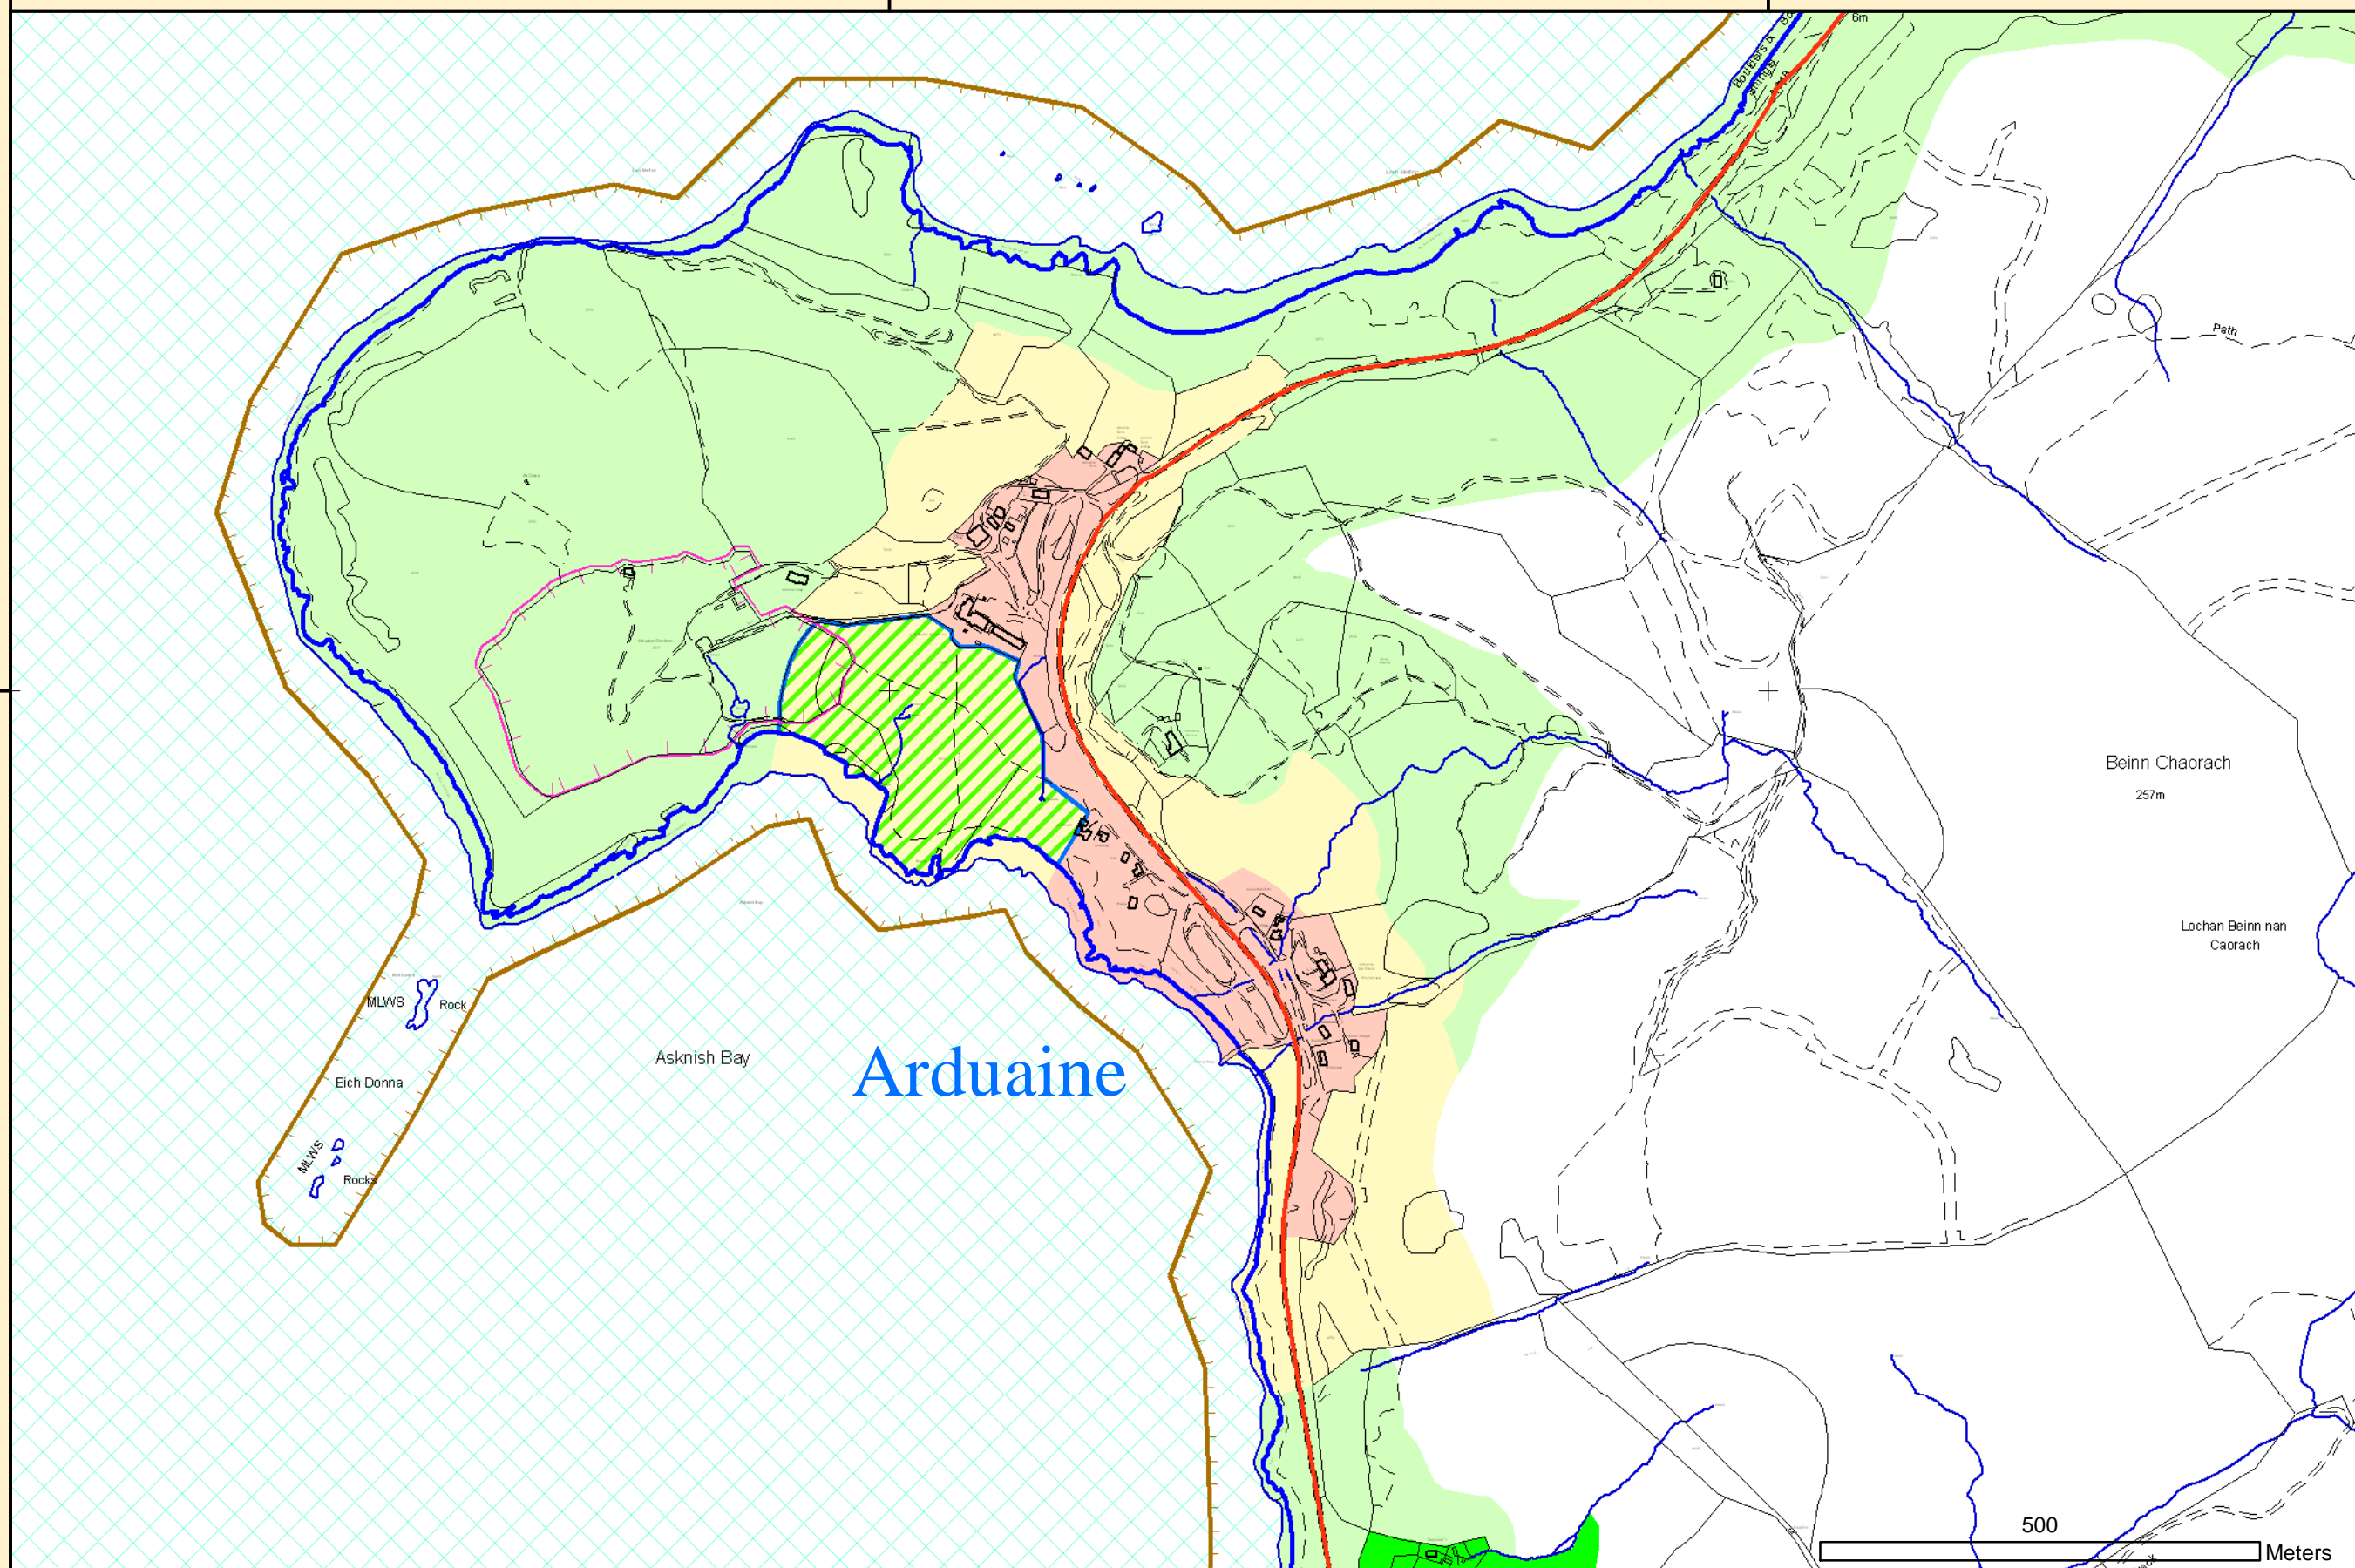

178724

179724

180724

710330

710330

178724

179724

180724

709330

This map is reproduced from Ordnance Survey material with the permission of Ordnance Survey on behalf of the Controller of Her Majesty's Stationery Office Crown copyright. Unauthorised reproduction infringes Crown copyright and may lead to prosecution or civil proceedings. Argyll and Bute Council, Licence number 100023368, 2009.